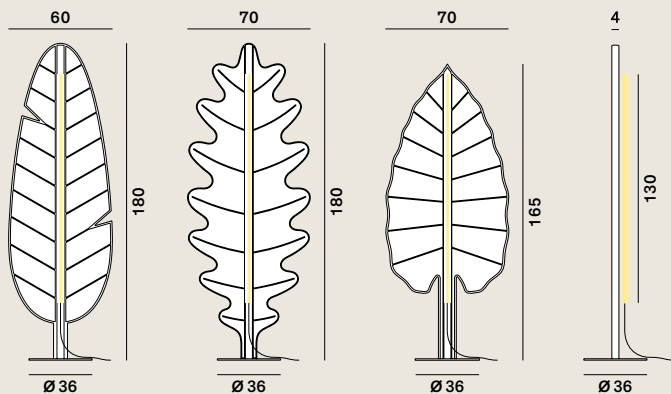

Eden Collection (Banana, Oak, Alocasia): Floor

cod: F1, F2, F3

Light Source	MID POWER LED
Power	40 Watt
Kelvin	2.700
Dimmer	touch
Lumen	3.500
CRI	90
Sound absorbing	

Class **A / A+ / A++**

Filling

Ovatta di poliestere
/ Polyester fibre

Baseplate